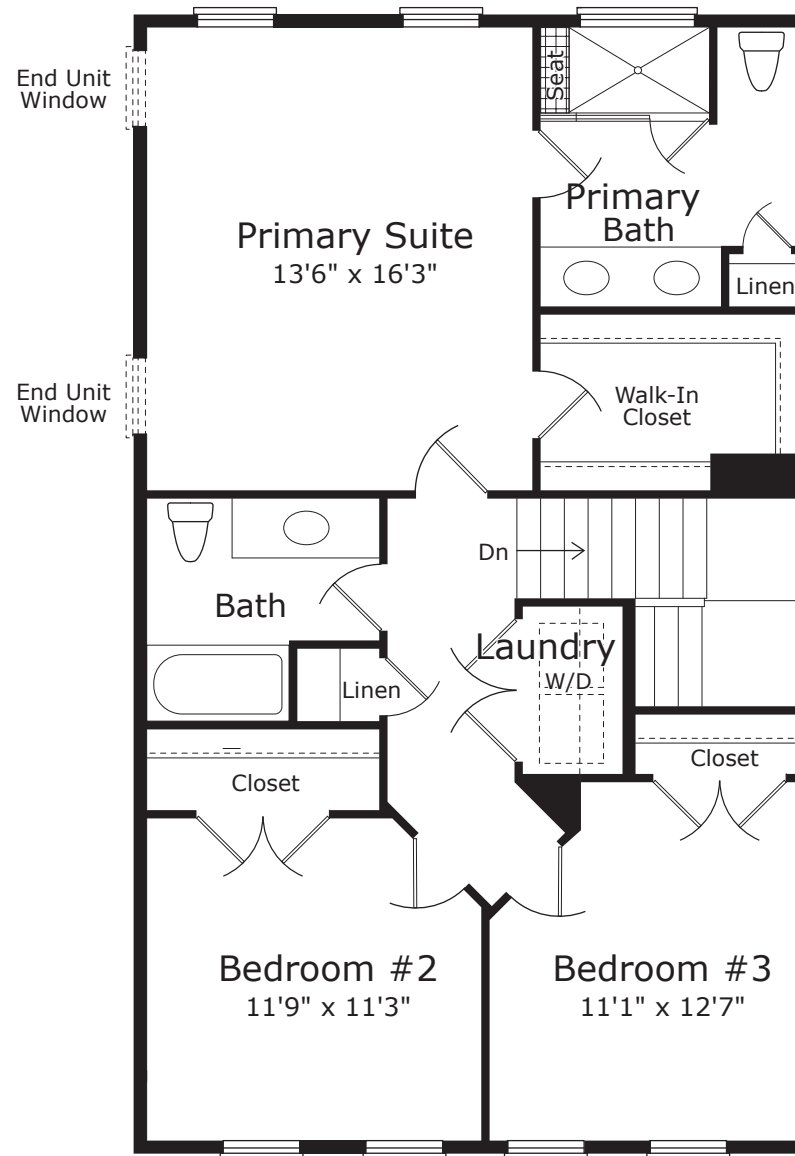

Skyline Collection

TOWNHOME STYLE APARTMENTS

at

embrey mill[®]

Miller & Smith.

ONE VISIT CAN CHANGE EVERYTHING

MAIN LEVEL

PARTIAL ALTERNATE RISER CONDITION

SECOND LEVEL

THIRD LEVEL

MillerandSmith.com

IN A CONTINUING EFFORT TO IMPROVE OUR HOMES, FINAL ELEVATIONS, FLOORPLANS AND DIMENSIONS MAY CHANGE. DETAILS AND DIMENSIONS SHOWN IN THESE ILLUSTRATIONS ARE ARTISTS CONCEPTS AND MAY VARY FROM PLANS AND SPECIFICATIONS.