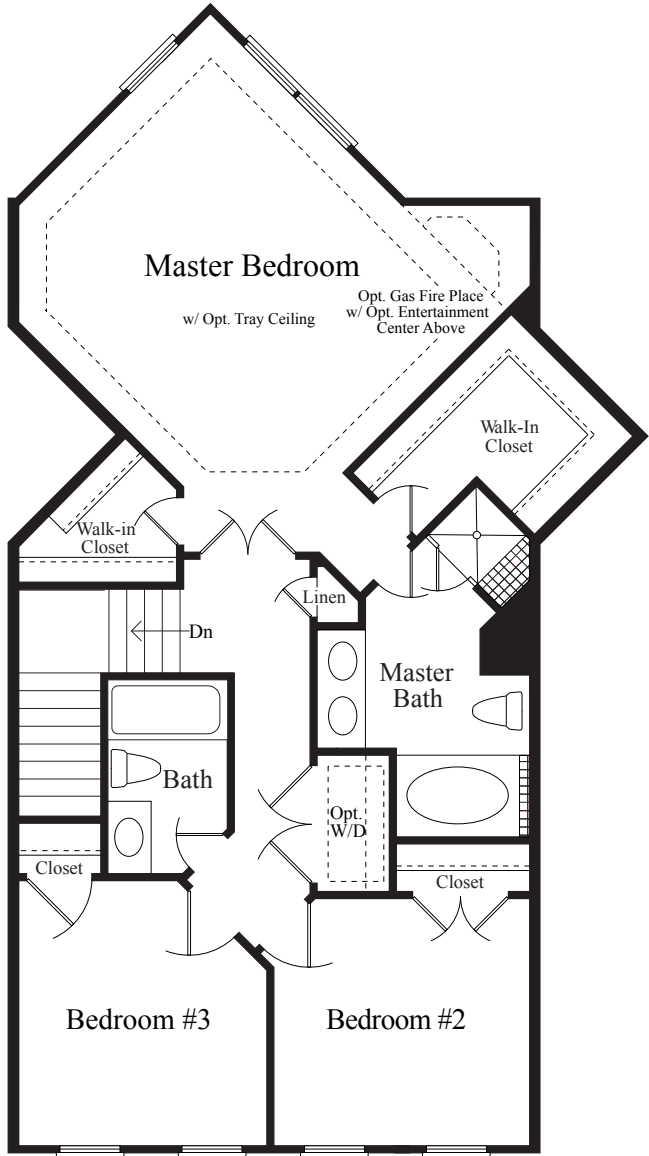

Brambleton
The Magic Collection
The Merlin

Entry Level - A Unit

Miller & Smith.

ONE VISIT CAN CHANGE EVERYTHING.

Details and dimensions shown in these illustrations are artist's concepts and may vary from plans and specifications.

Brambleton
The Magic Collection
The Merlin

Main Level - A Unit

Miller & Smith.

ONE VISIT CAN CHANGE EVERYTHING.

Details and dimensions shown in these illustrations are artist's concepts and may vary from plans and specifications.

Brambleton
The Magic Collection
The Merlin

Upper Level - A Unit

Miller & Smith.

ONE VISIT CAN CHANGE EVERYTHING.

Details and dimensions shown in these illustrations are artist's concepts and may vary from plans and specifications.