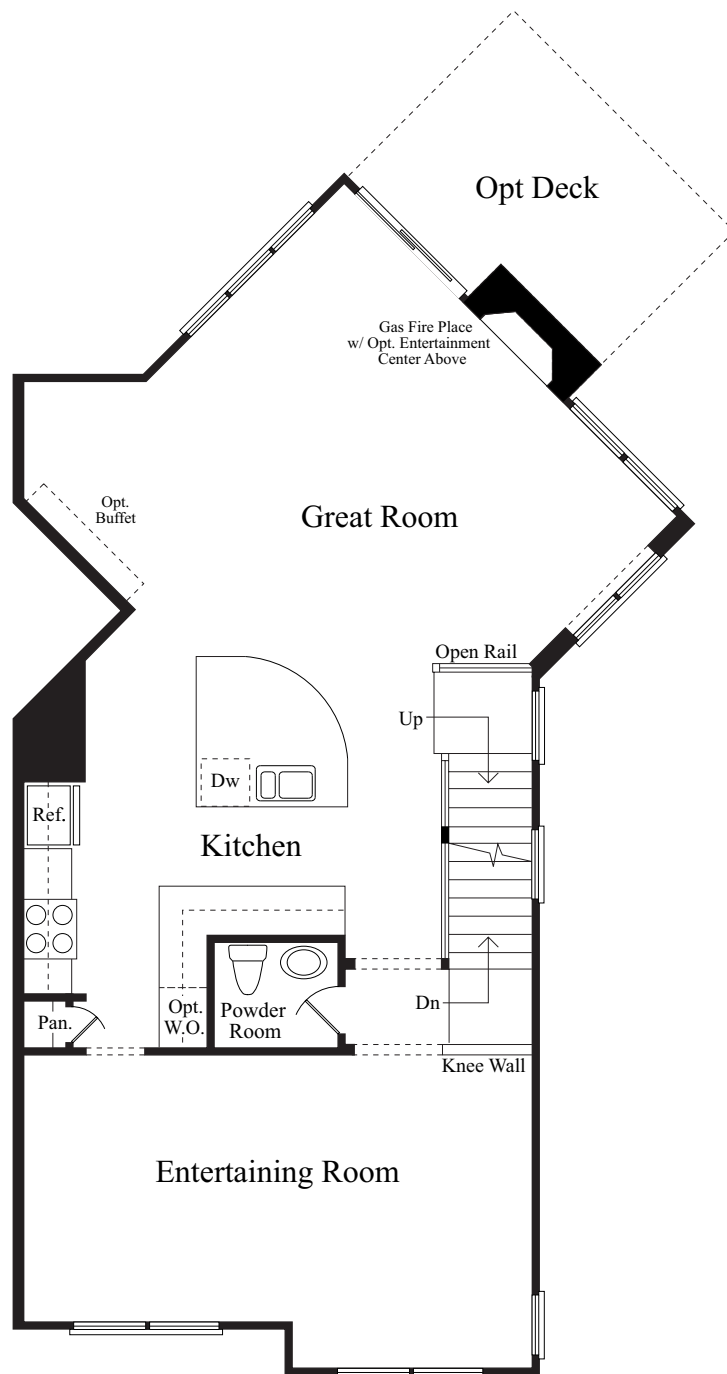

Brambleton
The Magic Collection
The Houdini II

Entry Level - B Unit

Miller & Smith.

ONE VISIT CAN CHANGE EVERYTHING.

Details and dimensions shown in these illustrations are artist's concepts and may vary from plans and specifications.

Brambleton
The Magic Collection
The Houdini II

Main Level - B Unit

Miller & Smith.

ONE VISIT CAN CHANGE EVERYTHING.

Details and dimensions shown in these illustrations are artist's concepts and may vary from plans and specifications.

Brambleton
The Magic Collection
The Houdini II

Upper Level - B Unit

Miller & Smith.

ONE VISIT CAN CHANGE EVERYTHING.

Details and dimensions shown in these illustrations are artist's concepts and may vary from plans and specifications.