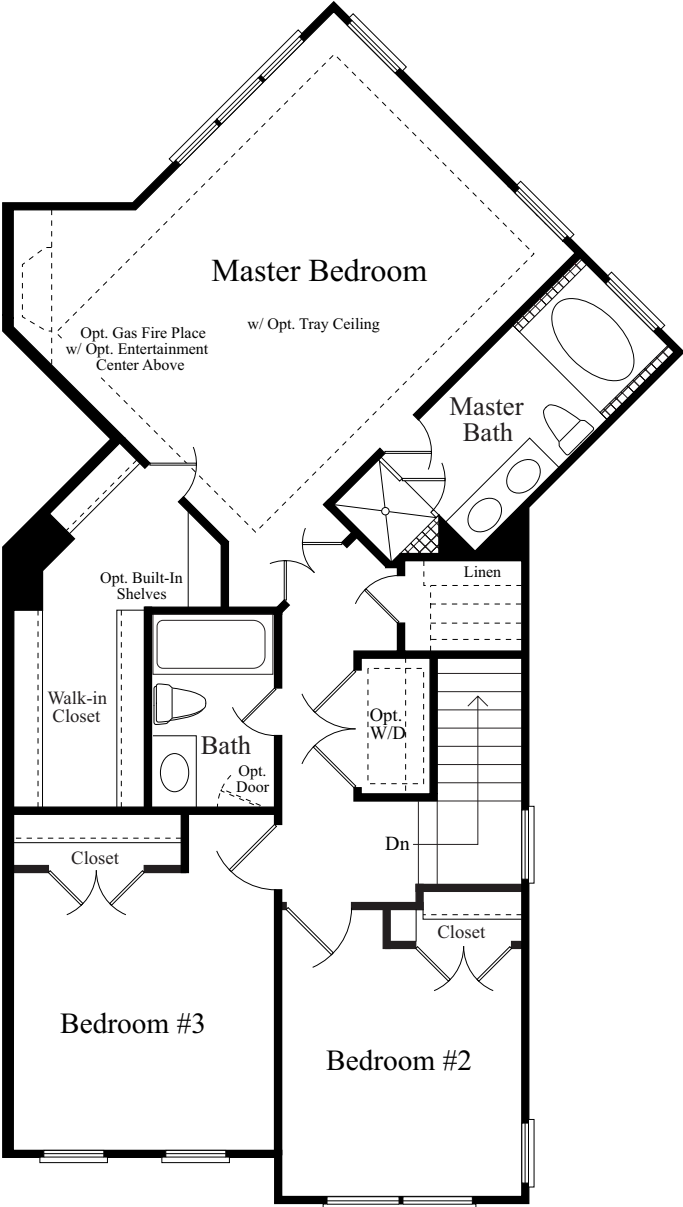

Brambleton
The Magic Collection
The Houdini II

Entry Level - B Unit

Miller & Smith.

ONE VISIT CAN CHANGE EVERYTHING.

Details and dimensions shown in these illustrations are artist's concepts and may vary from plans and specifications.

Brambleton
The Magic Collection
The Houdini II

Main Level - B Unit

Miller & Smith.

ONE VISIT CAN CHANGE EVERYTHING.

Details and dimensions shown in these illustrations are artist's concepts and may vary from plans and specifications.

Brambleton
The Magic Collection
The Houdini II

Upper Level - B Unit

Miller & Smith.

ONE VISIT CAN CHANGE EVERYTHING.

Details and dimensions shown in these illustrations are artist's concepts and may vary from plans and specifications.