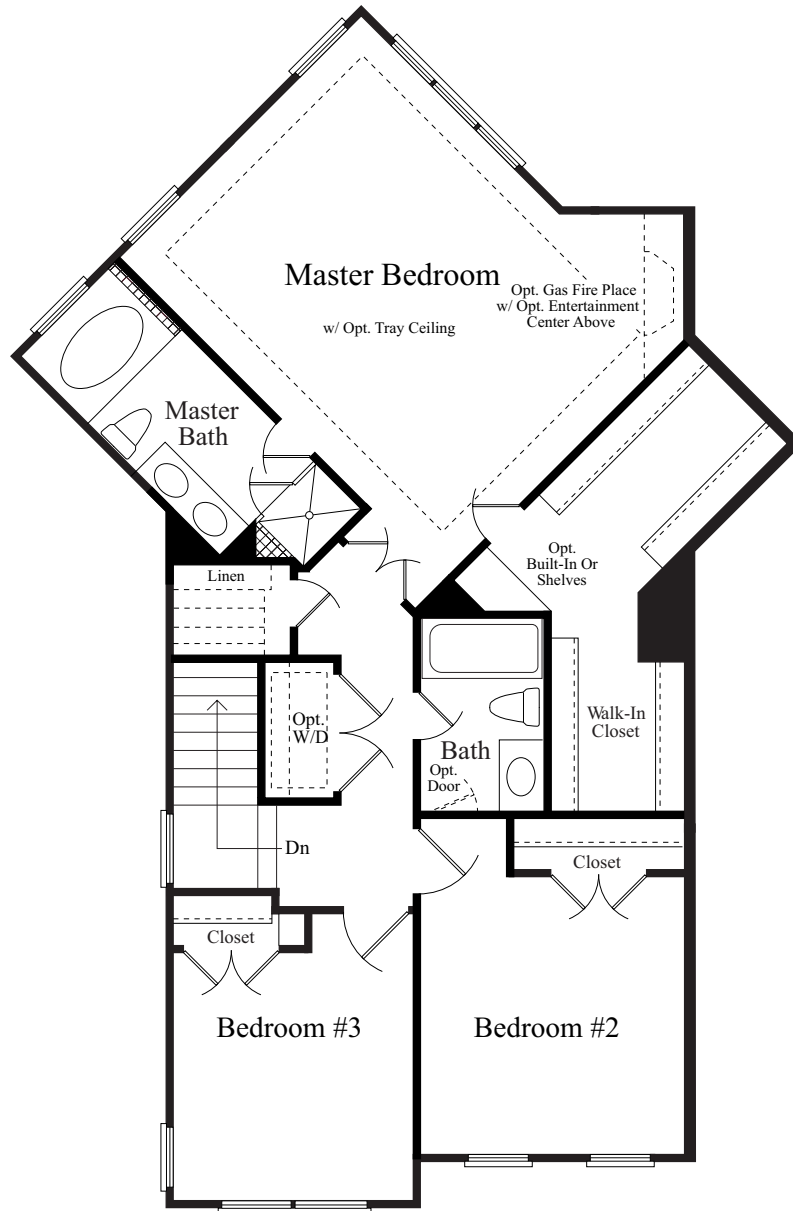

Brambleton
The Magic Collection
The Houdini I

Entry Level - C Unit

Miller & Smith.
ONE VISIT CAN CHANGE EVERYTHING.

Details and dimensions shown in these illustrations are artist's concepts and may vary from plans and specifications.

Brambleton
The Magic Collection
The Houdini I

Main Level - C Unit

Miller & Smith.

ONE VISIT CAN CHANGE EVERYTHING.

Details and dimensions shown in these illustrations are artist's concepts and may vary from plans and specifications.

Brambleton
The Magic Collection
The Houdini I

Upper Level - C Unit

Miller & Smith.

ONE VISIT CAN CHANGE EVERYTHING.

Details and dimensions shown in these illustrations are artist's concepts and may vary from plans and specifications.