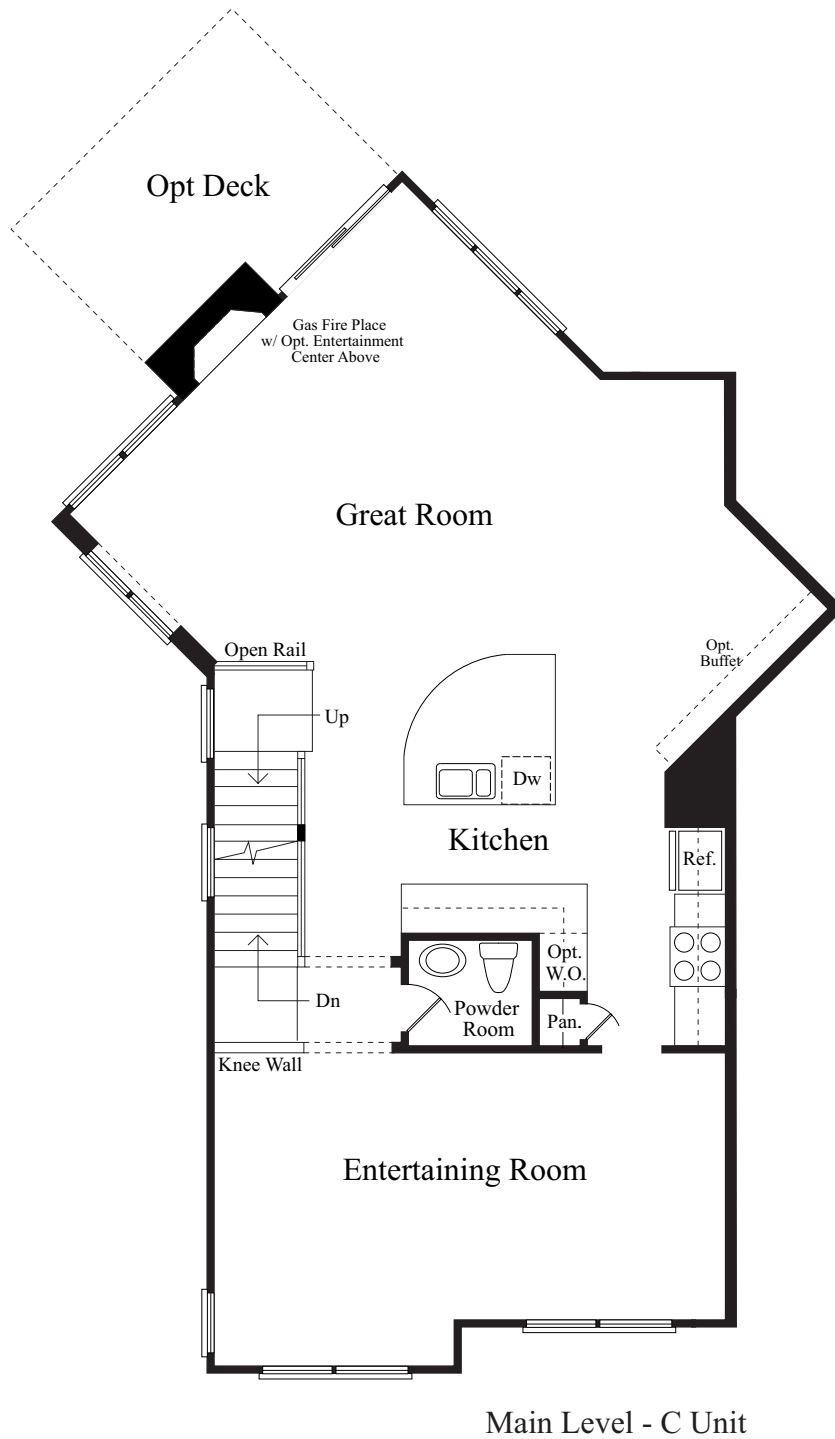

Brambleton
The Magic Collection
The Houdini I

Entry Level - C Unit

Miller & Smith.
ONE VISIT CAN CHANGE EVERYTHING.

Details and dimensions shown in these illustrations are artist's concepts and may vary from plans and specifications.

Brambleton
The Magic Collection
The Houdini I

Main Level - C Unit

Miller & Smith.

ONE VISIT CAN CHANGE EVERYTHING.

Details and dimensions shown in these illustrations are artist's concepts and may vary from plans and specifications.

Brambleton
The Magic Collection
The Houdini I

Upper Level - C Unit

Miller & Smith.

ONE VISIT CAN CHANGE EVERYTHING.

Details and dimensions shown in these illustrations are artist's concepts and may vary from plans and specifications.